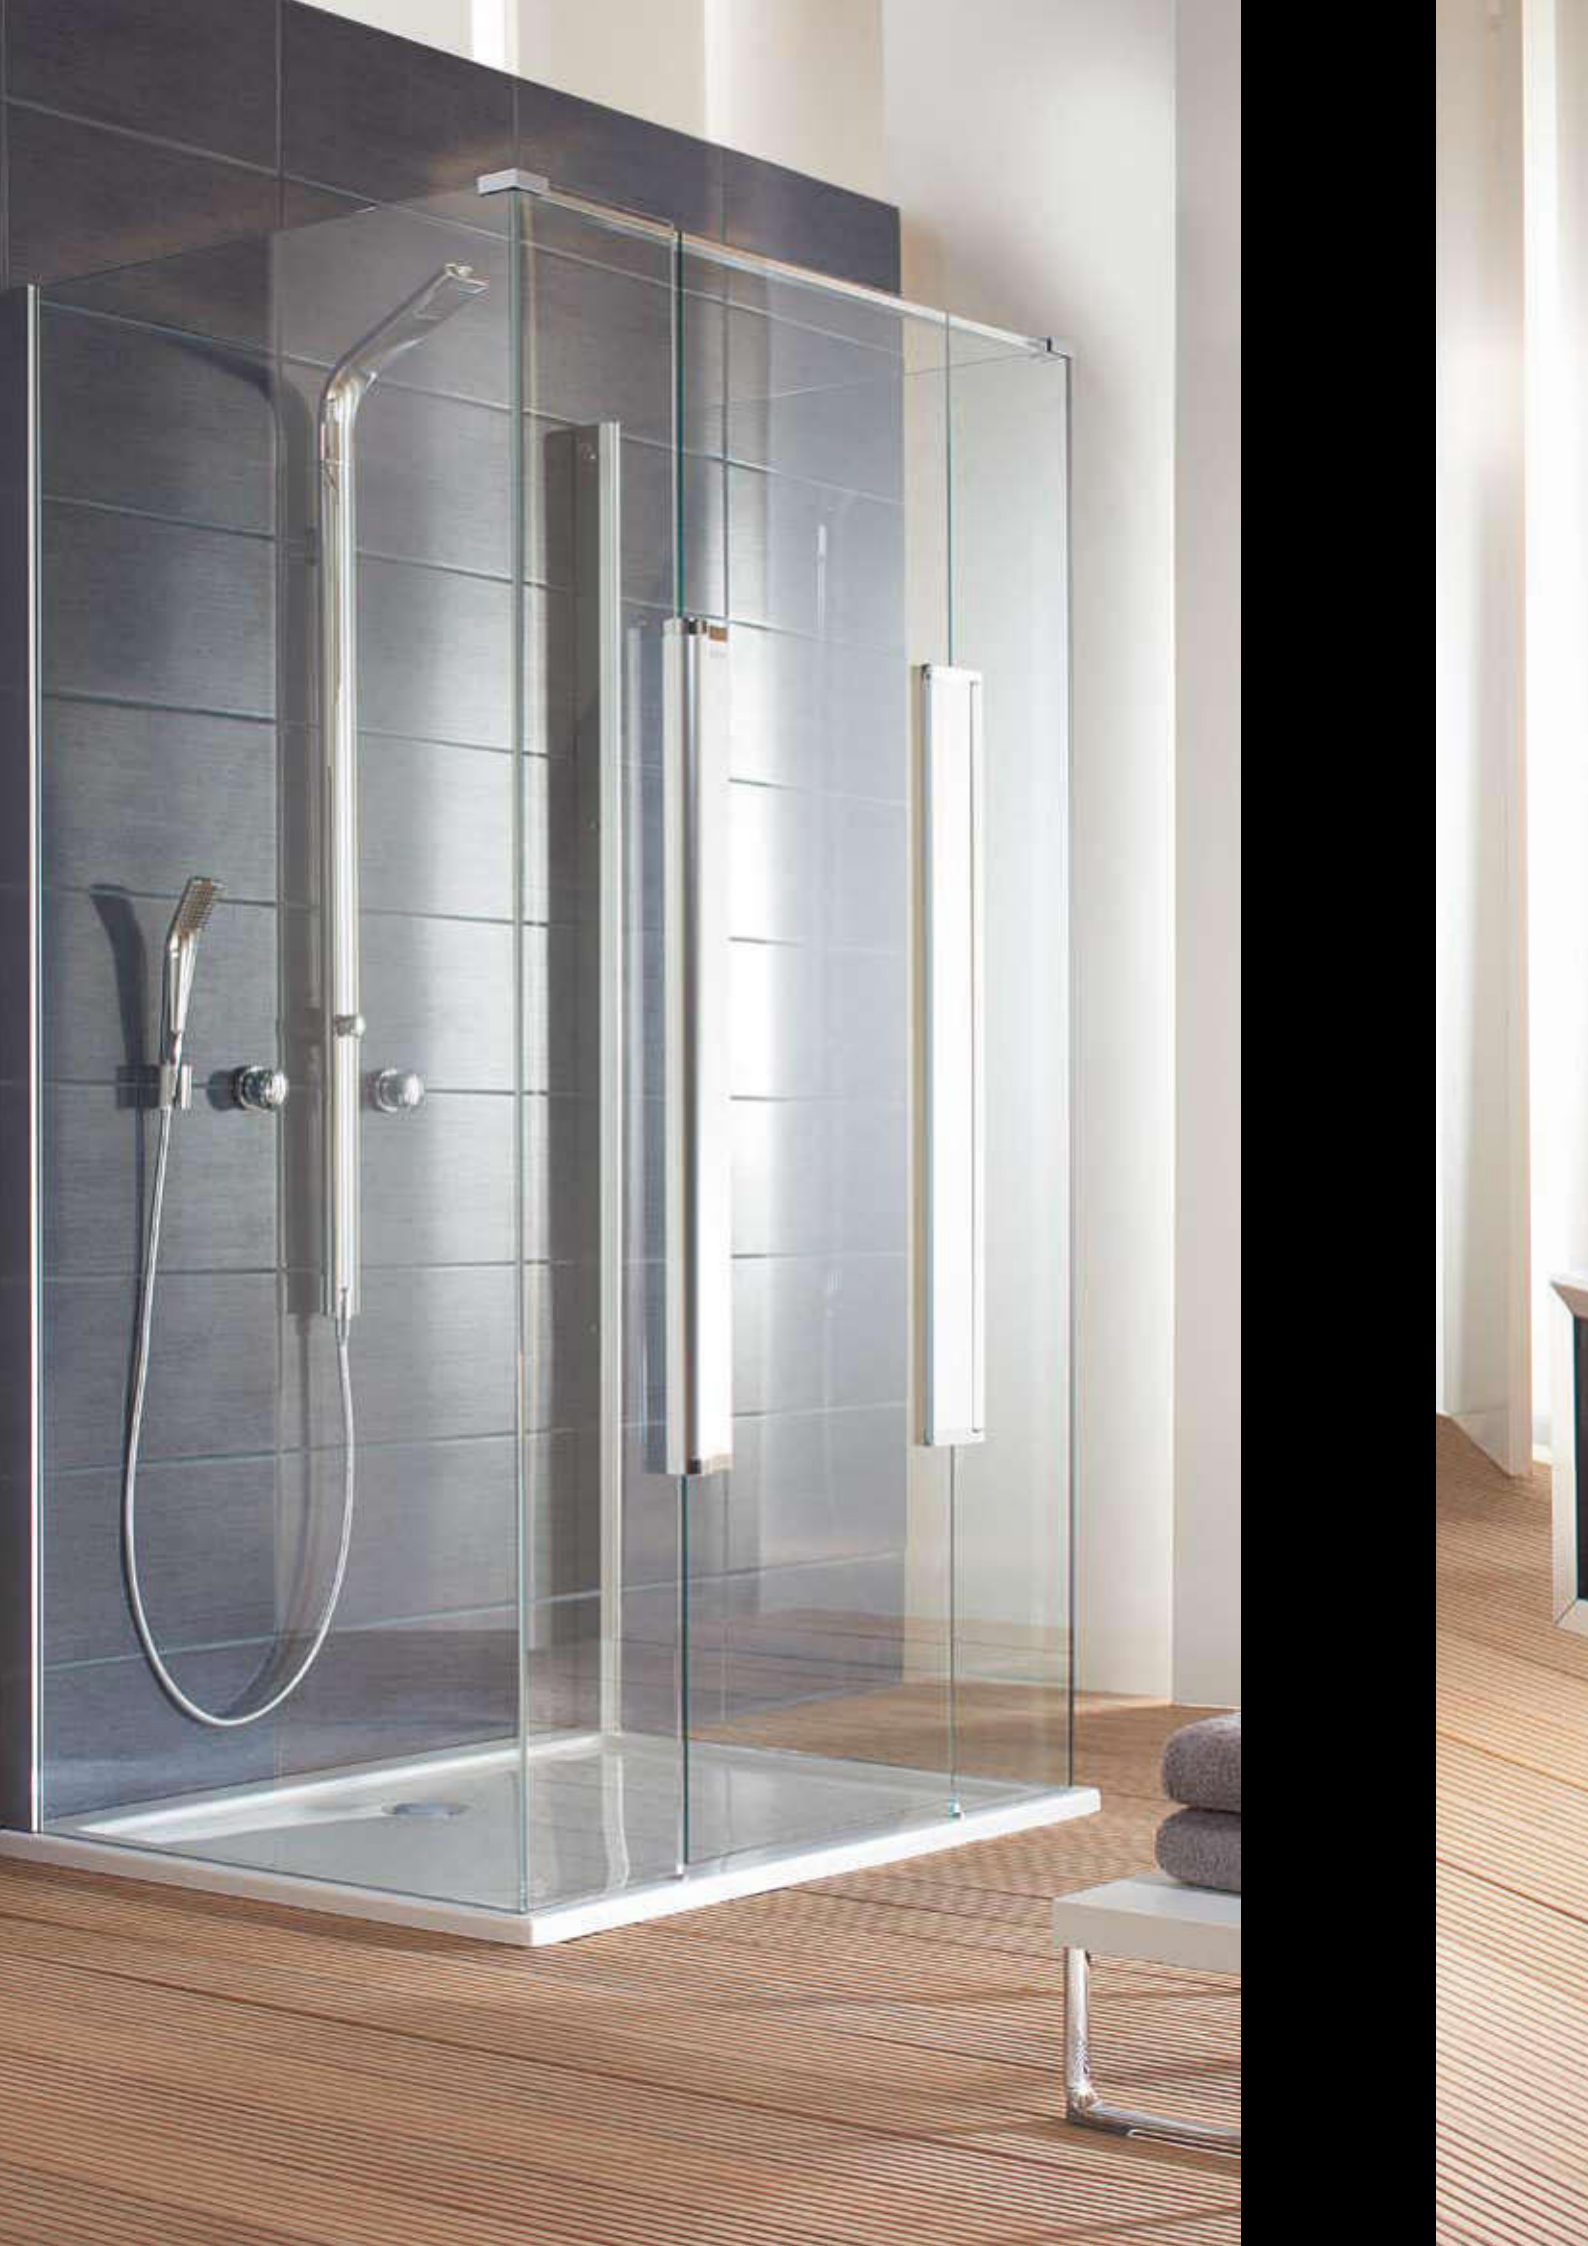

JOOP! brings a new look into your bathroom – expressive, emotional, opulent. Realized by reputable partners: ceramics and bath furniture by KERAMAG, showers and baths by KORALLE, faucets and accessories by KLUDI and wall and floor tiles by STEULER. The design: typically JOOP! – with lots of novelties even more high-quality and modern interpreted. Innovative technology for outstanding functionality. Superior quality in material and finish. The JOOP! bath.