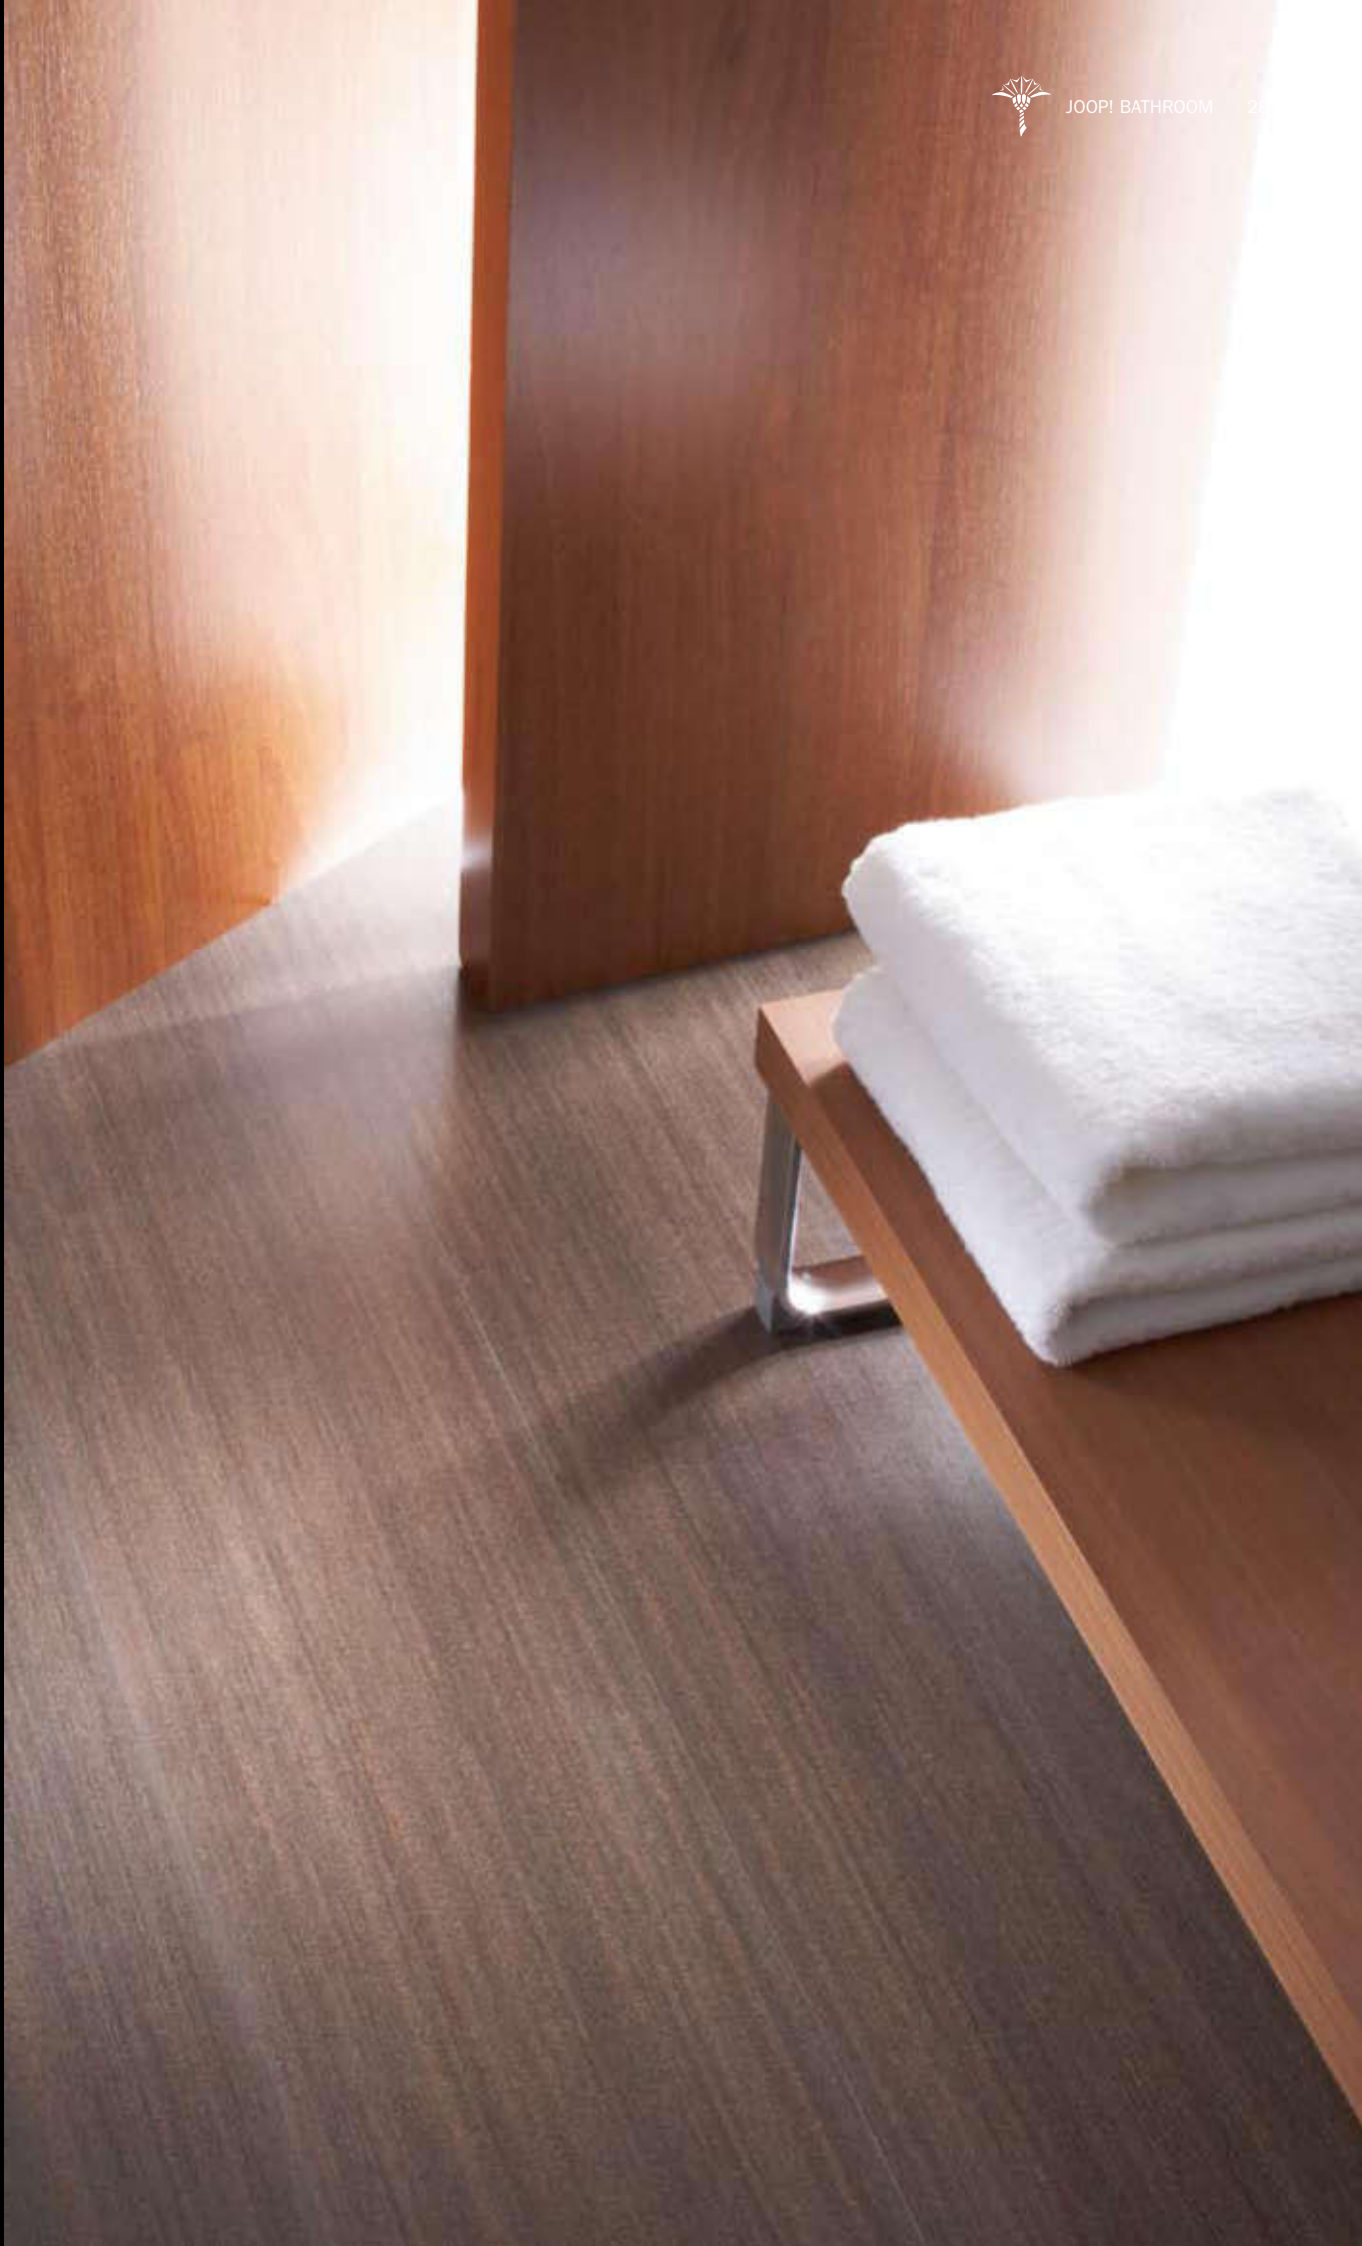

JOOP! brings a new look into your bathroom – expressive, emotional, opulent. Realized by reputable partners: ceramics and bath furniture by KERAMAG, showers and baths by KORALLE, faucets and accessories by KLUDI and wall and floor tiles by STEULER. The design: typically JOOP! – with lots of novelties even more high-quality and modern interpreted. Innovative technology for outstanding functionality. Superior quality in material and finish. The JOOP! bath.